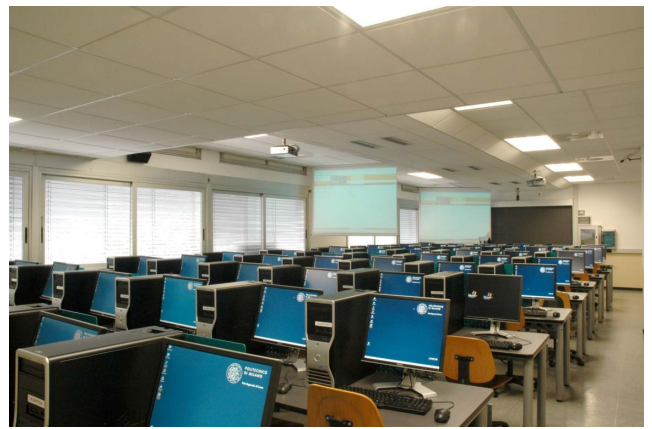

## ROOM: 3.4

(Castelnuovo Building - 3rd floor)

**PC n°:**  
55

**Operative System:**  
Windows XP Professional SP3

**Extra technical devices:**

- 2 overhead projectors
- overhead camera
- audio system