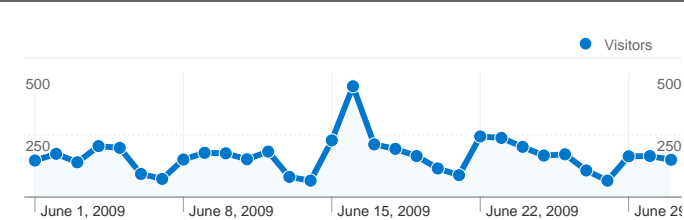

Site Usage

5,923 Visits

55.21% Bounce Rate

14,902 Pageviews

00:02:30 Avg. Time on Site

2.52 Pages/Visit

60.29% % New Visits

Visitors Overview

4,041 people visited this site

5,923 Visits

4,041 Absolute Unique Visitors

14,902 Pageviews

2.52 Average Pageviews

00:02:30 Time on Site

55.21% Bounce Rate

60.29% New Visits

All traffic sources sent a total of 5,923 visits

-  24.01% Direct Traffic
-  48.24% Referring Sites
-  27.76% Search Engines

- Referring Sites
2,857.00 (48.24%)
- Search Engines
1,644.00 (27.76%)
- Direct Traffic
1,422.00 (24.01%)

5,923 visits came from 132 countries/territories

Site Usage

Country/Territory	Visits	Pages/Visit	Avg. Time on Site	% New Visits	Bounce Rate
Australia	940	3.15	00:03:30	48.62%	46.91%
United States	778	2.10	00:01:39	65.68%	65.30%
Italy	338	2.53	00:02:21	56.80%	50.00%
Canada	314	2.22	00:01:42	52.23%	55.10%
France	275	2.35	00:02:25	46.55%	58.18%
Germany	259	2.63	00:02:10	68.73%	51.74%
Japan	208	2.81	00:02:29	50.00%	51.92%
New Zealand	202	2.74	00:02:47	48.02%	52.48%
United Kingdom	160	2.24	00:01:48	69.38%	60.00%