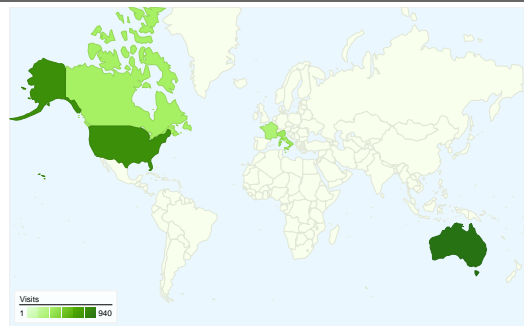

Visitors
 4,041

Map Overlay world

Traffic Sources Overview

- **Referring Sites**
2,857.00 (48.24%)
- **Search Engines**
1,644.00 (27.76%)
- **Direct Traffic**
1,422.00 (24.01%)

Content Overview

Pages	Pageviews	% Pageviews
/	4,479	30.06%
/presentations/	2,992	20.08%
/registration/	975	6.54%
/index.html	749	5.03%
/workshops/	719	4.82%

All traffic sources sent a total of 5,923 visits

-  24.01% Direct Traffic
-  48.24% Referring Sites
-  27.76% Search Engines

- Referring Sites
2,857.00 (48.24%)
- Search Engines
1,644.00 (27.76%)
- Direct Traffic
1,422.00 (24.01%)

Top Traffic Sources

Sources	Visits	% visits	Keywords	Visits	% visits
google (organic)	1,595	26.93%	foss4g	469	28.53%
(direct) ((none))	1,422	24.01%	foss4g 2009	464	28.22%
osgeo.org (referral)	290	4.90%	foss4g2009	120	7.30%
qgis.org (referral)	217	3.66%	olap mapfish	21	1.28%
postgis.refractions.net (referral)	160	2.70%	foss4g sydney	13	0.79%

5,923 visits came from 132 countries/territories

Site Usage

Country/Territory	Visits	Pages/Visit	Avg. Time on Site	% New Visits	Bounce Rate
Australia	940	3.15	00:03:30	48.62%	46.91%
United States	778	2.10	00:01:39	65.68%	65.30%
Italy	338	2.53	00:02:21	56.80%	50.00%
Canada	314	2.22	00:01:42	52.23%	55.10%
France	275	2.35	00:02:25	46.55%	58.18%
Germany	259	2.63	00:02:10	68.73%	51.74%
Japan	208	2.81	00:02:29	50.00%	51.92%
New Zealand	202	2.74	00:02:47	48.02%	52.48%
United Kingdom	160	2.24	00:01:48	69.38%	60.00%