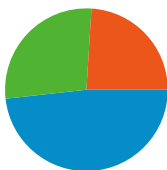

Traffic Sources Overview

- **Referring Sites**
  2,857.00 (48.24%)
- **Search Engines**
  1,644.00 (27.76%)
- **Direct Traffic**
  1,422.00 (24.01%)

Content Overview

Pages	Pageviews	% Pageviews
/	4,479	30.06%
/presentations/	2,992	20.08%
/registration/	975	6.54%
/index.html	749	5.03%
/workshops/	719	4.82%