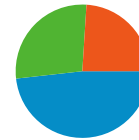

- Referring Sites
  2,857.00 (48.24%)
- Search Engines
  1,644.00 (27.76%)
- Direct Traffic
  1,422.00 (24.01%)

Top Traffic Sources

Sources	Visits	% visits	Keywords	Visits	% visits
google (organic)	1,595	26.93%	foss4g	469	28.53%
(direct) ((none))	1,422	24.01%	foss4g 2009	464	28.22%
osgeo.org (referral)	290	4.90%	foss4g2009	120	7.30%
qgis.org (referral)	217	3.66%	olap mapfish	21	1.28%
postgis.refractions.net (referral)	160	2.70%	foss4g sydney	13	0.79%