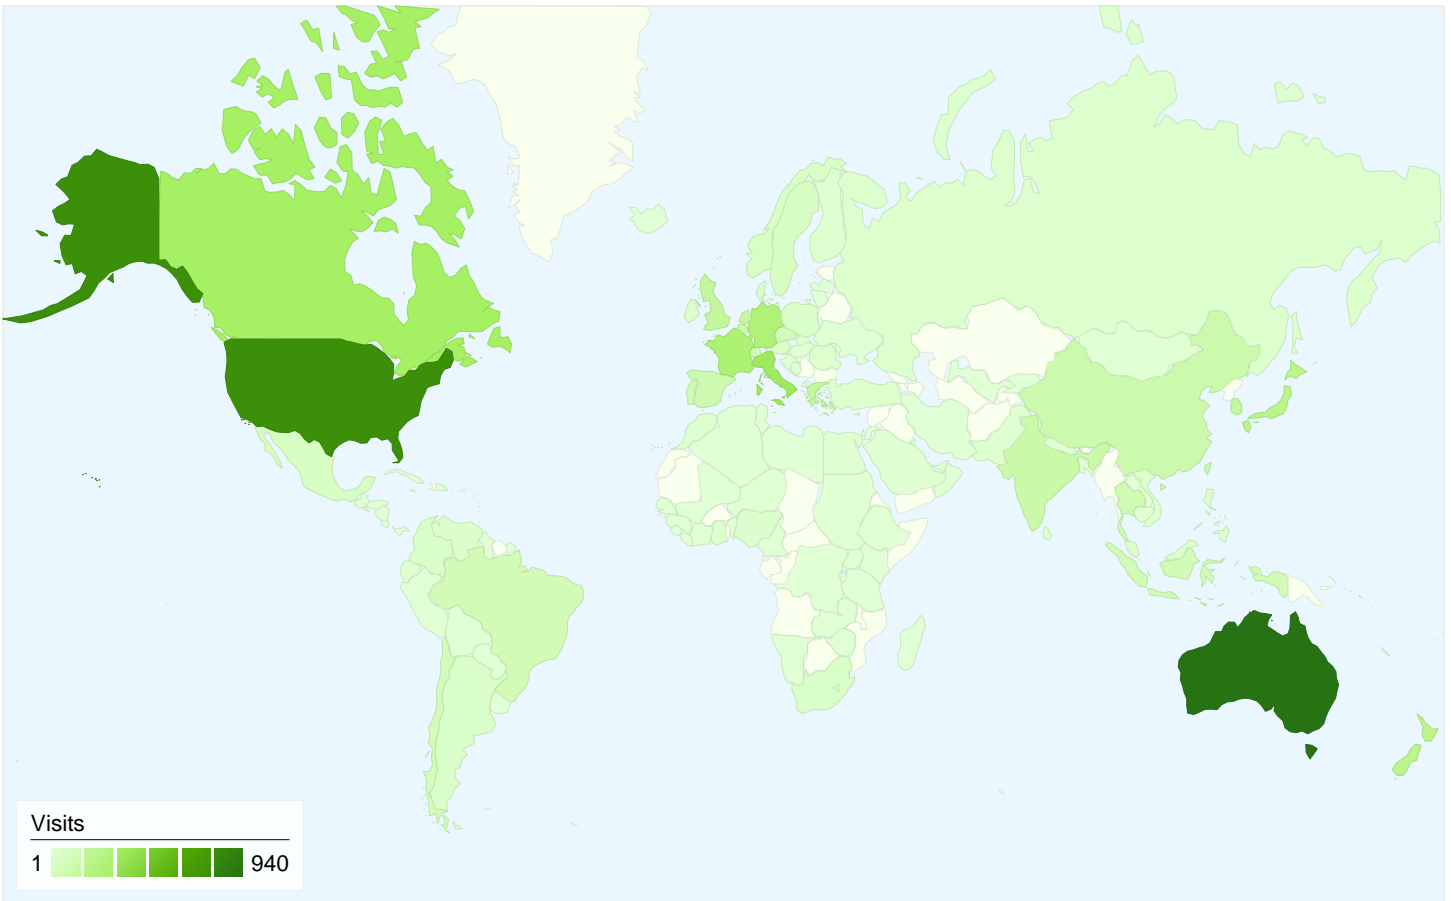

Visitors
 4,041

Map Overlay world

Traffic Sources Overview

- **Referring Sites**
2,857.00 (48.24%)
- **Search Engines**
1,644.00 (27.76%)
- **Direct Traffic**
1,422.00 (24.01%)

Content Overview

Pages	Pageviews	% Pageviews
/	4,479	30.06%
/presentations/	2,992	20.08%
/registration/	975	6.54%
/index.html	749	5.03%
/workshops/	719	4.82%

All traffic sources sent a total of 5,923 visits

-  24.01% Direct Traffic
-  48.24% Referring Sites
-  27.76% Search Engines

- Referring Sites
2,857.00 (48.24%)
- Search Engines
1,644.00 (27.76%)
- Direct Traffic
1,422.00 (24.01%)

Top Traffic Sources

Sources	Visits	% visits	Keywords	Visits	% visits
google (organic)	1,595	26.93%	foss4g	469	28.53%
(direct) ((none))	1,422	24.01%	foss4g 2009	464	28.22%
osgeo.org (referral)	290	4.90%	foss4g2009	120	7.30%
qgis.org (referral)	217	3.66%	olap mapfish	21	1.28%
postgis.refractions.net (referral)	160	2.70%	foss4g sydney	13	0.79%

5,923 visits came from 132 countries/territories

Site Usage

Country/Territory	Visits	Pages/Visit	Avg. Time on Site	% New Visits	Bounce Rate
Australia	940	3.15	00:03:30	48.62%	46.91%
United States	778	2.10	00:01:39	65.68%	65.30%
Italy	338	2.53	00:02:21	56.80%	50.00%
Canada	314	2.22	00:01:42	52.23%	55.10%
France	275	2.35	00:02:25	46.55%	58.18%
Germany	259	2.63	00:02:10	68.73%	51.74%
Japan	208	2.81	00:02:29	50.00%	51.92%
New Zealand	202	2.74	00:02:47	48.02%	52.48%
United Kingdom	160	2.24	00:01:48	69.38%	60.00%