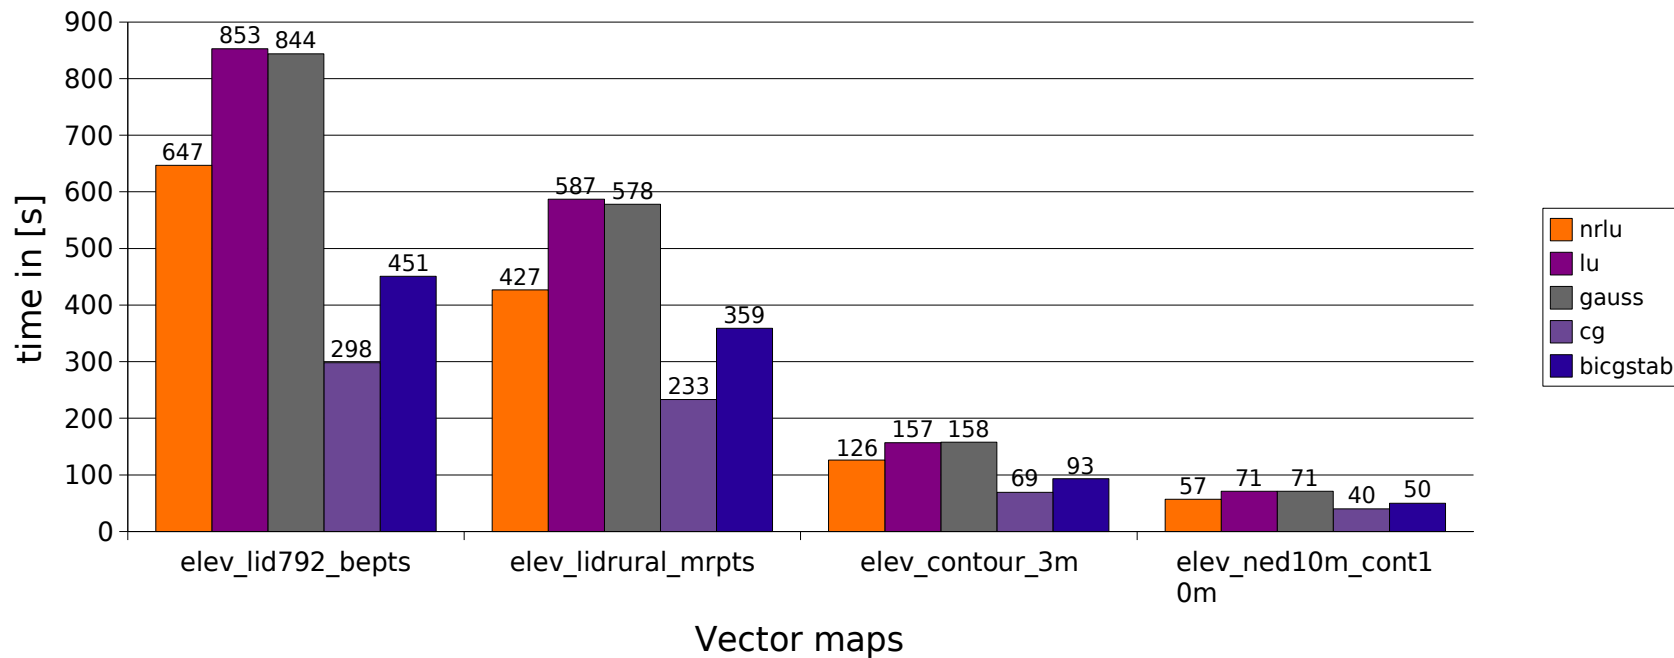

calculation time of v.surf.rst

Calculation error of iterative solvers